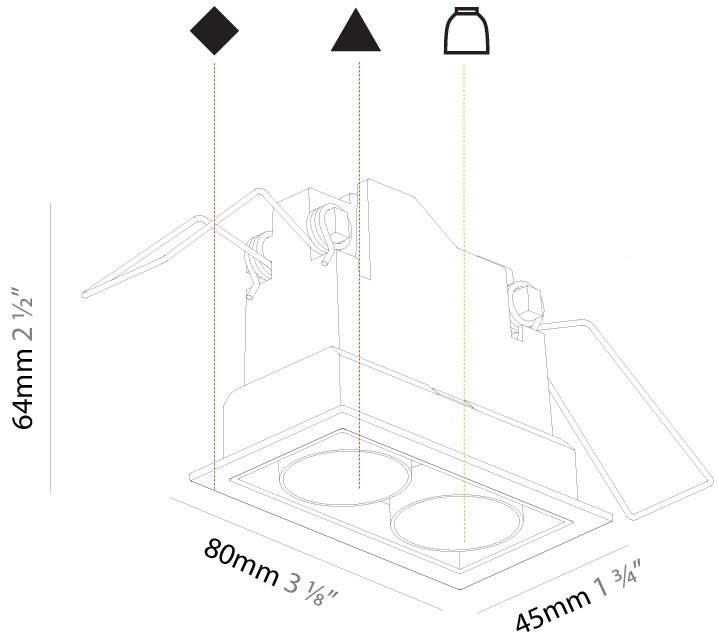

PHYSICAL

Shape: Rectangle
Length (mm): 80
Length (in): 3 1/8
Width (mm): 45
Width (in): 1 3/4
Height (mm): 64
Height (in): 2 1/2
Ceiling Thickness (mm): 10 / 12.5 / 15 / 25 / 30
Ceiling Thickness (in): 3/8 or 1/2 or 9/16 or 1 or 1 3/16
Min. Recessing Depth (mm): 100
Min. Recessing Depth (in): 3 15/16
Light Distribution: Downlight
Weight (kg): 0.15
Weight (lbs): 0.33
Fixture Finish: SSR / BKV / CWI / CRY / HAB / LAG / UFT / ITA / RUA / RUR / MIC / FTG / MYG / TWT / LOD / PUS / FRO / FUP / KIA / POP / BLS / SPG / MEY / GOH / GUM / CHC / COM / ABZ / JAG / OBR / MOS / ROR
Holder Finish: WHI / BLK
Fixture Material: Aluminum Die Cast
Cut-out Measurements: 73mm / 2 7/8" x 38mm / 1 1/2"

ELECTRICAL

Lamp Type: LED (Zhaga Standard)
Input Wattage (W): 9
Total Output Wattage (W): 6.6
Dimming: Tri-Mode (Non-Dimming and Phase Dimming (120Vac only) and 0-10V Dimming)
Driver Included: No
Driver Location: Remote
Driver Type: Constant Current - Universal
Driver Class: Class 2
Input Voltage (V): 120 - 277
Constant Current (MA): 1050

LED

Number of LEDs: 2
Color Temperature (°K): 2700 / 3000 / 3500 / 4000
Max. Delivered Lumen (lm): 390 / 410 / 421 / 430
Nominal Lumen (lm): 440 / 465 / 470 / 480
CRI: >90 CRI
Lamp Life (hrs): 50000

OPTICAL

Reflector°: 8 / 18 / 34

RATINGS AND CERTIFICATIONS

Certified By: CSA Certified to UL and CSA Standards
IP rating: IP20